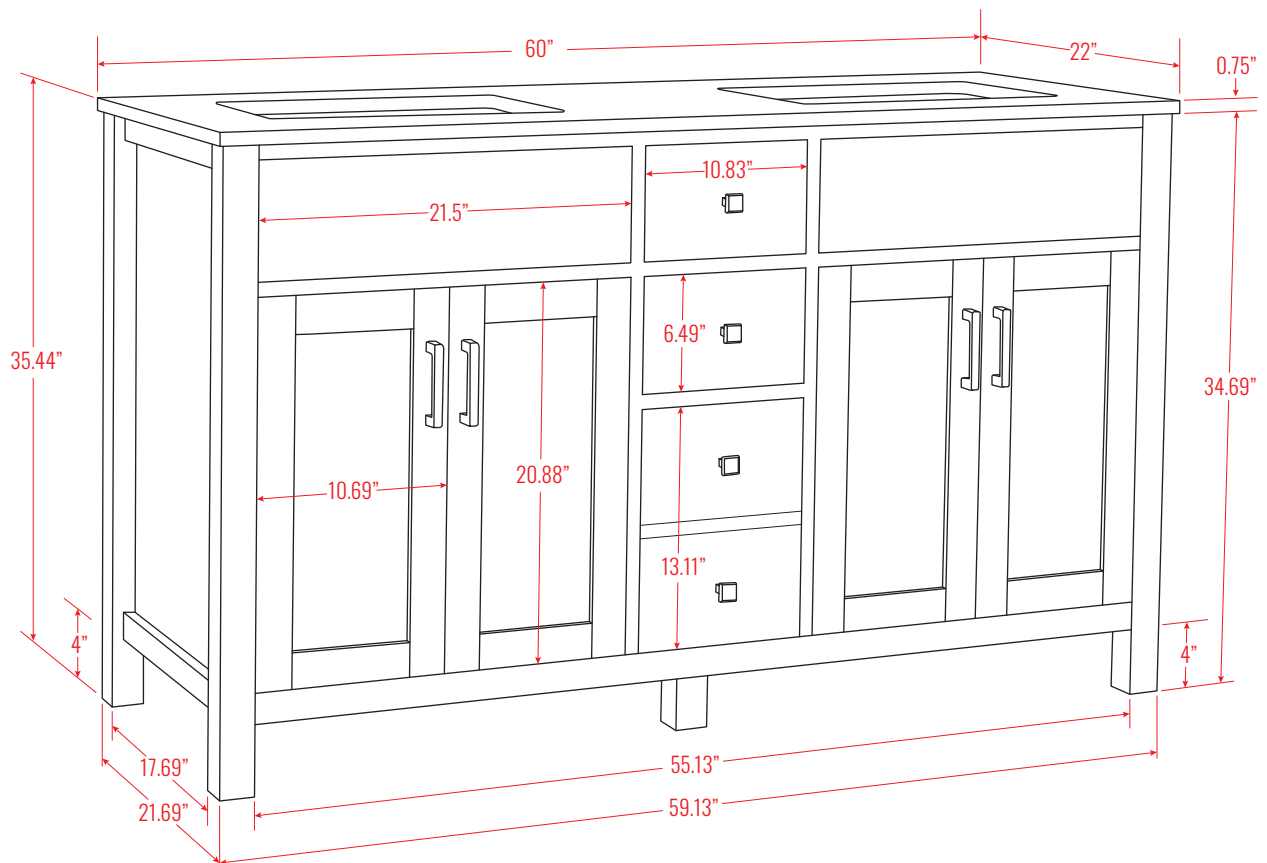

60" Double Sink Bathroom Vanity Set

Vanity Overall: 59.88" W x 22" L x 35.44" H
Cabinet: 59.13" W x 21.69" L x 34.69" H
Sink: 17" W x 11.63" L x 6.5" D

TOP

BACK