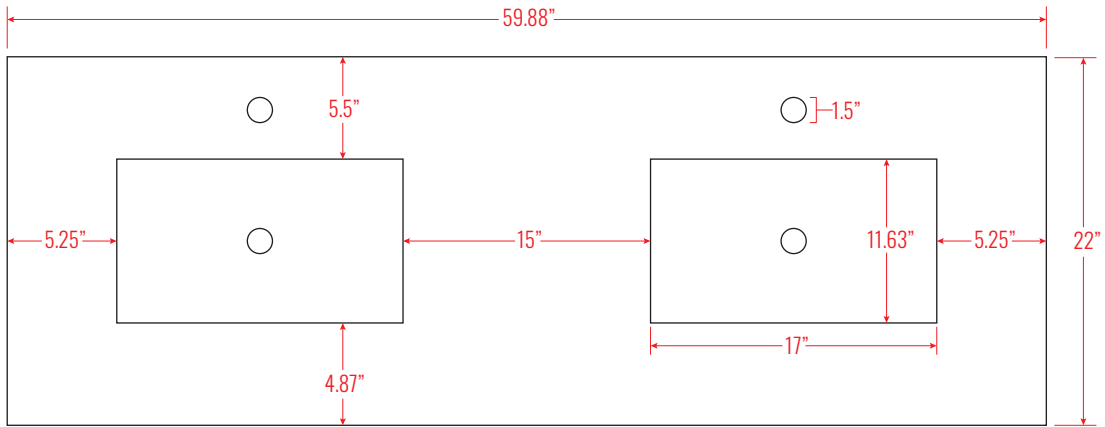

60" Double Sink Bathroom Vanity Set

Vanity Overall: 59.88" W x 22" L x 35.44" H
Cabinet: 59.13" W x 21.69" L x 34.69" H
Sink: 17" W x 11.63" L x 6.5" D

TOP

BACK